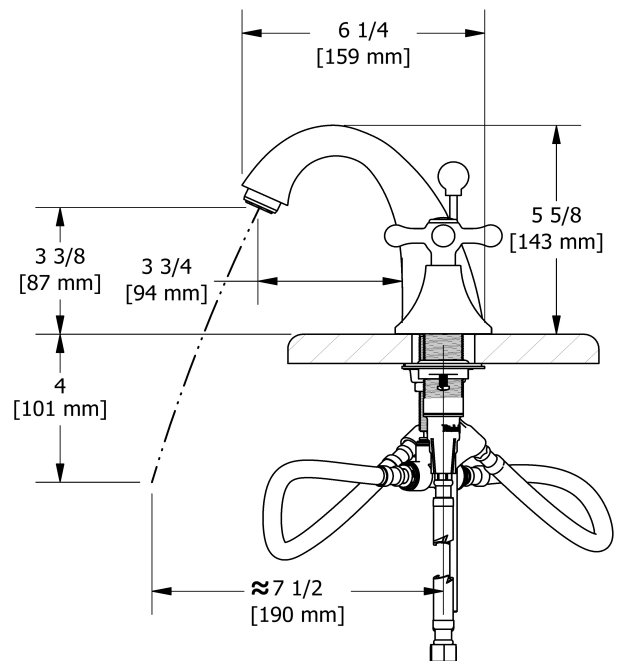

Certifications

- CSA B125.1
- NSF/ANSI standard 61 and 372
- ASME A112.18.1
- CMR248 Approval
- ADA