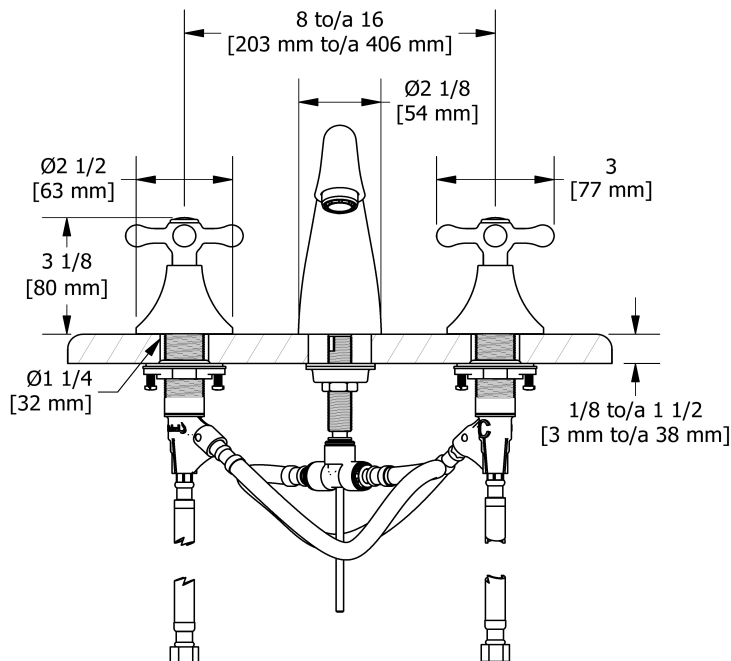

Certifications

- CSA B125.1
- NSF/ANSI standard 61 and 372
- ASME A112.18.1
- CMR248 Approval
- ADA